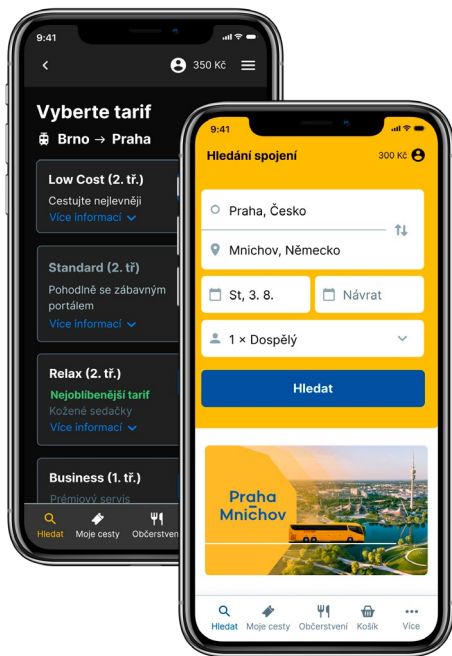

### en

Fast & simple reservations

Free cancellation up to 15m prior to departure

Ability to top up Credit ticket

Apple Wallet support

Apple pay & Google pay support

Seamless credit payments

Dark mode option